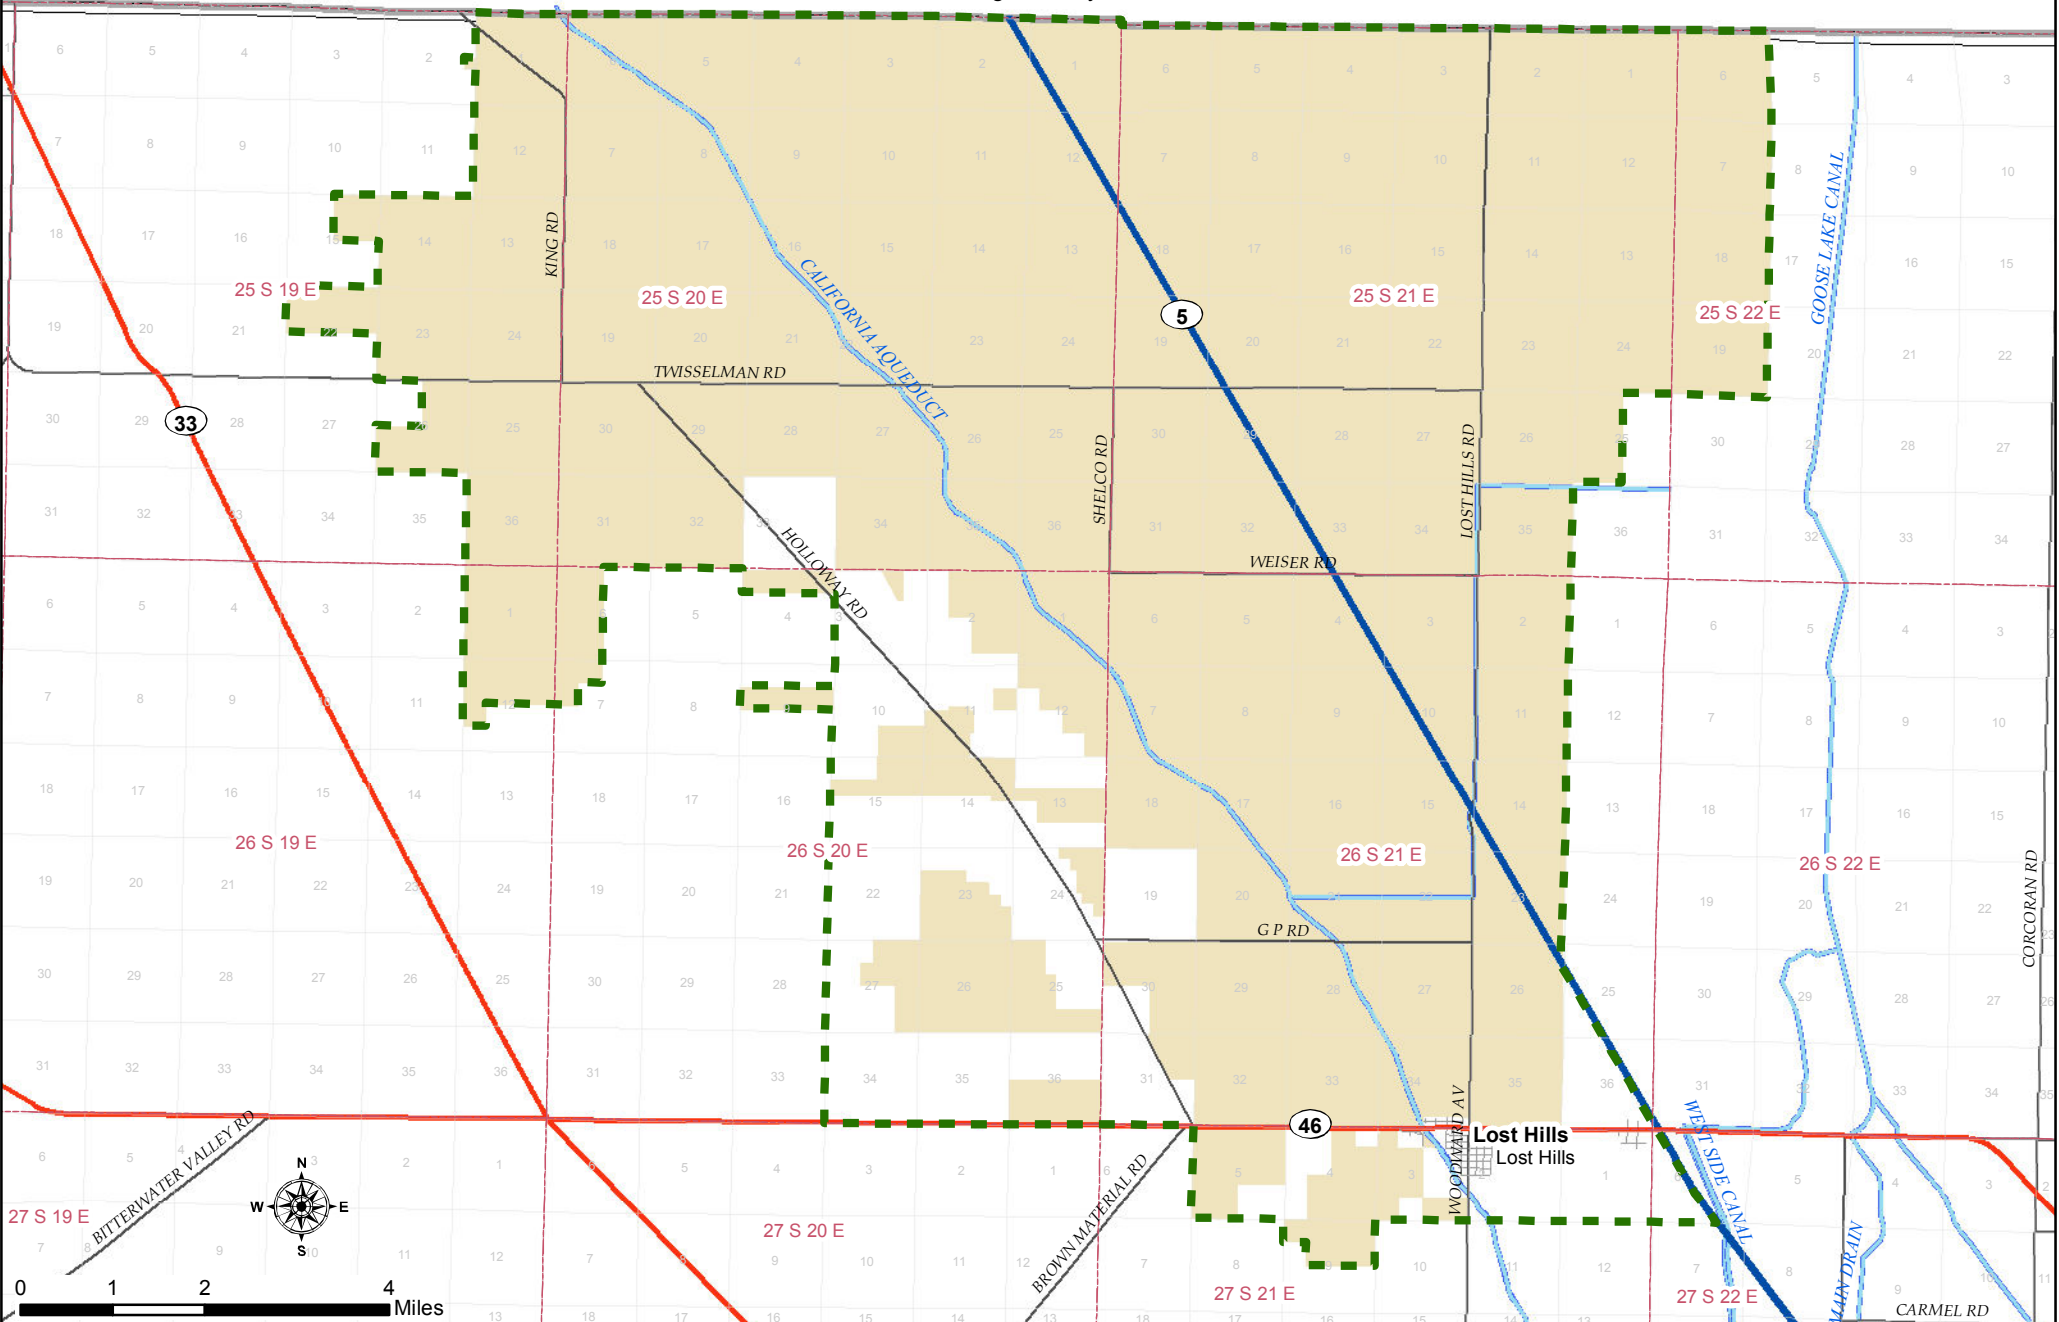

Kings County

Path: C:\GIS\Sync\Assignments\Lost Hills Water District-SOI.mxd Date Saved: 7/26/2012

- Legend**
- SPHERE OF INFLUENCE
  - DISTRICT BOUNDARY

# Lost Hills Water District Sphere of Influence

This map is for general reference purposes only, it is not an official document. Every reasonable effort has been made to assure the accuracy of the map and data provided; nevertheless, some information may not be accurate. Kern LAFCo issues no warranty express or implied as to the fitness of the data for any particular use.